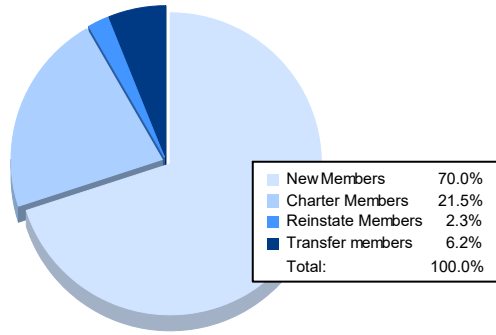

Year	New Clubs	Dropped Clubs	Gain/ Loss Clubs	New Members	Charter Members	Reinstate Members	Transfer Members	Total Member Added	Total Members Dropped	Gain/ Loss Members
2016-2017	0	1	-1	122	1	6	11	140	129	11
2017-2018	0	0	0	125	0	2	5	132	128	4
2018-2019	0	1	-1	117	0	6	8	131	110	21
2019-2020	0	0	0	73	1	5	4	83	105	-22
2020-2021	2	0	2	91	28	3	8	130	106	24
<b>Average</b>	<b>0</b>	<b>0</b>	<b>0</b>	<b>106</b>	<b>6</b>	<b>4</b>	<b>7</b>	<b>123</b>	<b>116</b>	<b>8</b>

### Membership Composition June 2021 Cumulative