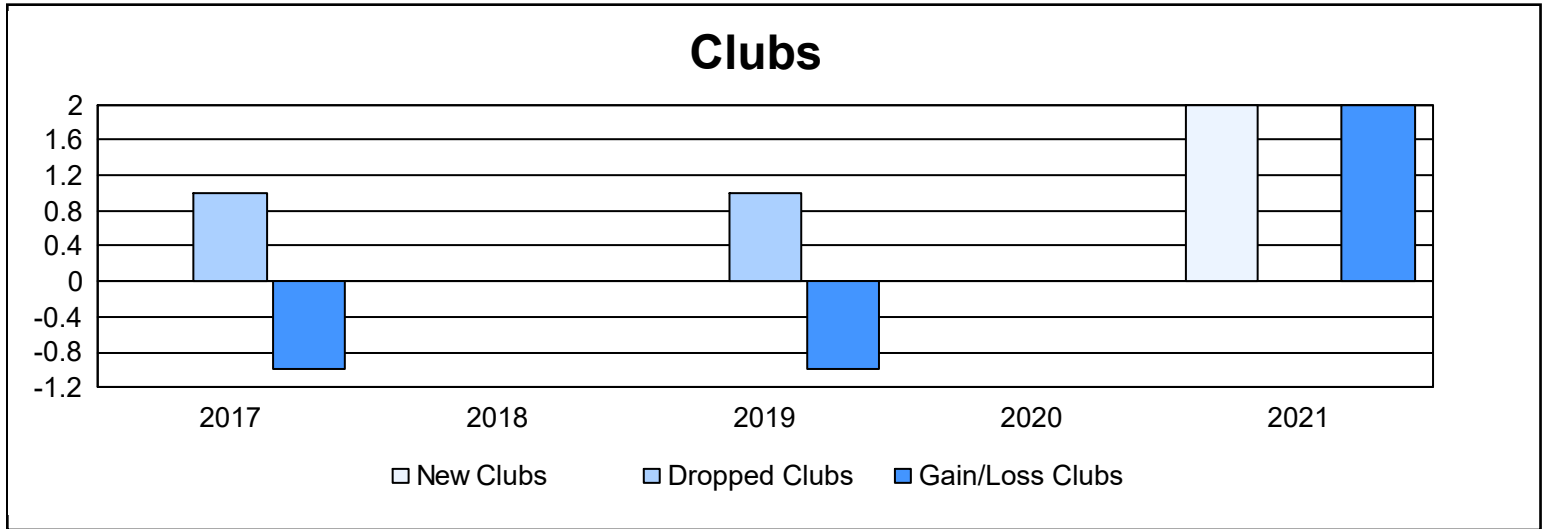

Year	New Clubs	Dropped Clubs	Gain/ Loss Clubs	New Members	Charter Members	Reinstate Members	Transfer Members	Total Member Added	Total Members Dropped	Gain/ Loss Members
2016-2017	0	1	-1	122	1	6	11	140	129	11
2017-2018	0	0	0	125	0	2	5	132	128	4
2018-2019	0	1	-1	117	0	6	8	131	110	21
2019-2020	0	0	0	73	1	5	4	83	105	-22
2020-2021	2	0	2	91	28	3	8	130	106	24
<b>Average</b>	<b>0</b>	<b>0</b>	<b>0</b>	<b>106</b>	<b>6</b>	<b>4</b>	<b>7</b>	<b>123</b>	<b>116</b>	<b>8</b>

### Membership Composition June 2021 Cumulative