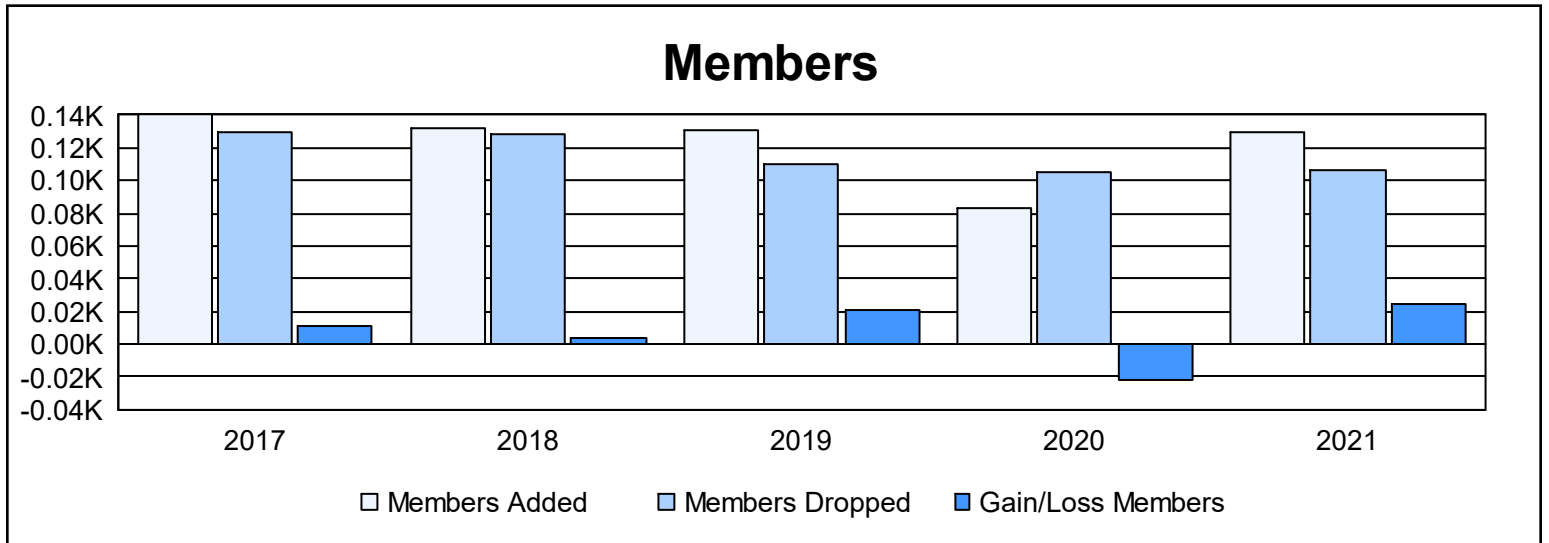

Year	New Clubs	Dropped Clubs	Gain/ Loss Clubs	New Members	Charter Members	Reinstate Members	Transfer Members	Total Member Added	Total Members Dropped	Gain/ Loss Members
2016-2017	0	1	-1	122	1	6	11	140	129	11
2017-2018	0	0	0	125	0	2	5	132	128	4
2018-2019	0	1	-1	117	0	6	8	131	110	21
2019-2020	0	0	0	73	1	5	4	83	105	-22
2020-2021	2	0	2	91	28	3	8	130	106	24
<b>Average</b>	<b>0</b>	<b>0</b>	<b>0</b>	<b>106</b>	<b>6</b>	<b>4</b>	<b>7</b>	<b>123</b>	<b>116</b>	<b>8</b>

### Membership Composition June 2021 Cumulative